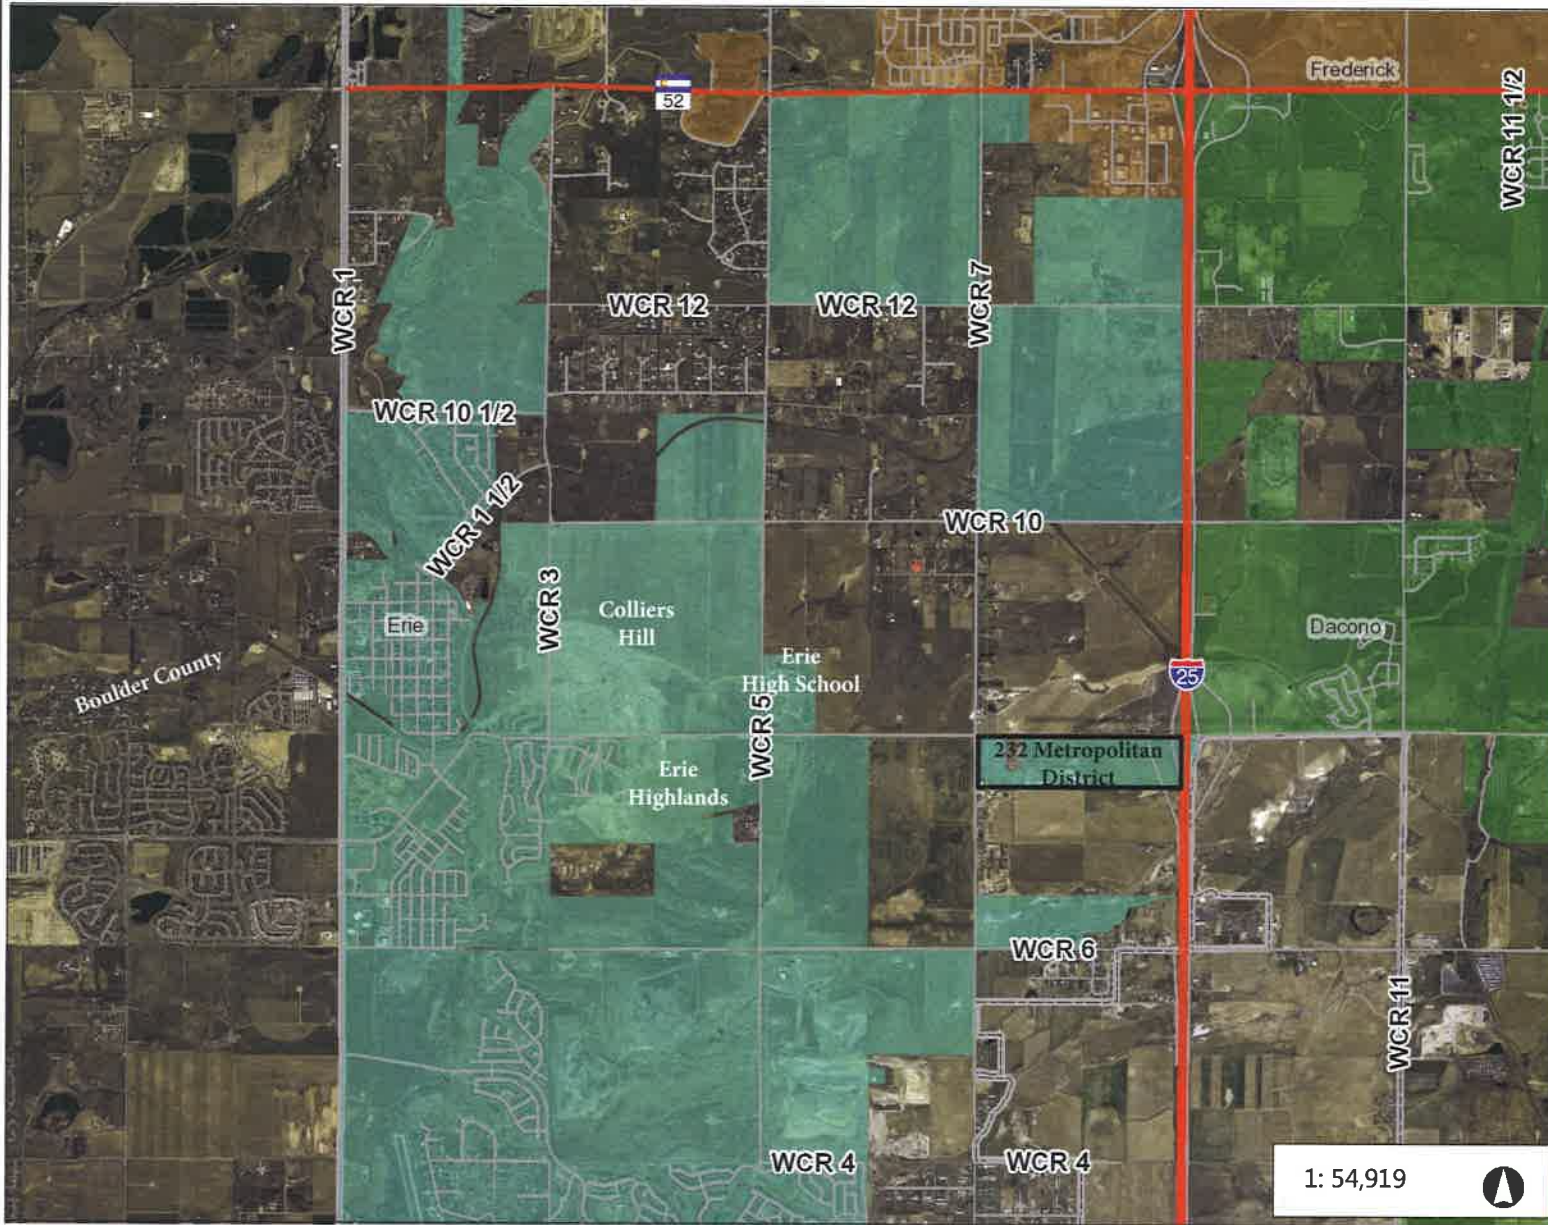

**232 METROPOLITAN DISTRICT  
INITIAL DISTRICT BOUNDARY MAP**

PART OF THE NORTH HALF OF THE NORTH HALF OF SECTION 22, T 1 N., R. 68 W., 6TH P.M.  
WELD COUNTY, COLORADO  
B-C8-05

91008  
VS

### Legend

- Highway
- Road
- Highway
- City Limits
- Erie

1: 54,919

WGS\_1984\_Web\_Mercator\_Auxiliary\_Sphere  
© Weld County Colorado

This map is a user generated static output from an Internet mapping site and is for reference only. Data layers that appear on this map may or may not be accurate, current, or otherwise reliable.  
**THIS MAP IS NOT TO BE USED FOR NAVIGATION**

### Notes

Erie Vicinity Map